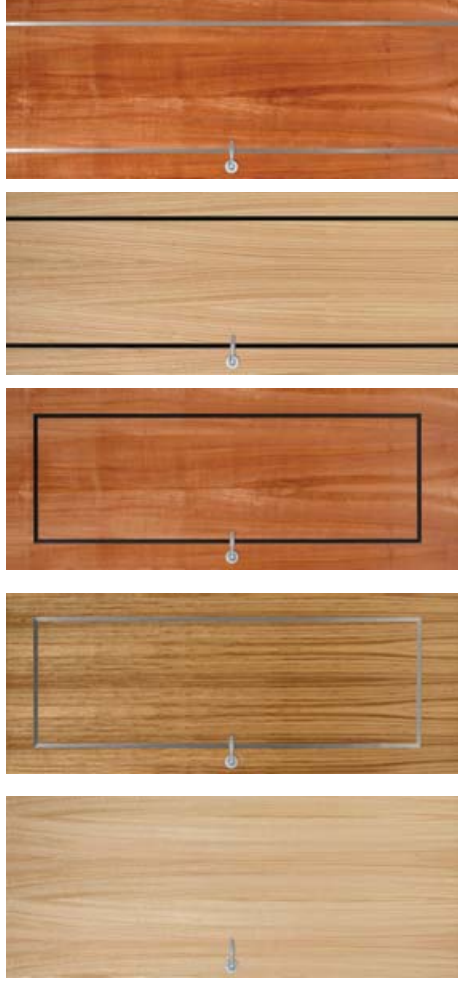

SOHO

Simple but oh so sophisticated

SoHo takes the contemporary flush door to a new level and gives it a total glamour make-over using premium quality veneers such as Ash, Blackwood and Myrtle.

To make them even more visually striking, strips of black laminate and brushed aluminium are used as accents creating clean lines and visual impact.

Part of the JELD-WEN® family

William Russell

Premium Timber Doors

SOHO

Sizing: Up to 2400 x 1200 x 35mm

SOH
Ash

SOHA 10
Blackwood / Alloy

SOHB 10
Myrtle / Black

SOHB 11
Ash / Black

SOHA 11
Myrtle / Alloy

William Russell Doors Pty Ltd • 31 Koornang Road Scoresby • Victoria 3179
 Ph: (03) 9763 1544 • Fax: (03) 9764 2250 • www.wrusselldoors.com.au

William Russell

Part of the JELD-WEN® family