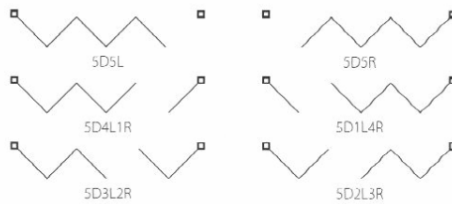

Weatherfold Coastal Bi-fold door Configurations

2 Door System

3 Door System

4 Door System

5 Door System

6 Door System

KL Hardwarestore
Hardwarestore.com.au
Ph: 1300 72 02 03
Web: www.hardwarestore.com.au
Email: info@hardwarestore.com.au