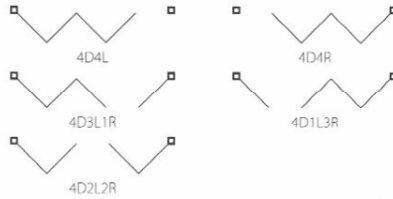

Weatherfold Coastal Bi-fold door Configurations

2 Door System

3 Door System

4 Door System

5 Door System

6 Door System

KL Hardwarestore
Hardwarestore.com.au
Ph: 1300 72 02 03
Web: www.hardwarestore.com.au
Email: info@hardwarestore.com.au