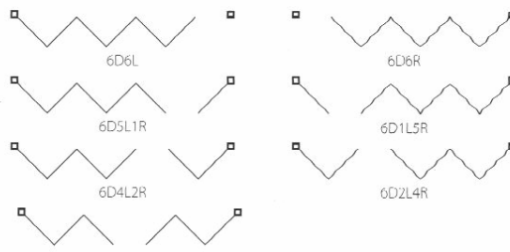

Weatherfold Coastal Bi-fold door Configurations

2 Door System

3 Door System

4 Door System

5 Door System

6 Door System

KL Hardwarestore
Hardwarestore.com.au
Ph: 1300 72 02 03
Web: www.hardwarestore.com.au
Email: info@hardwarestore.com.au