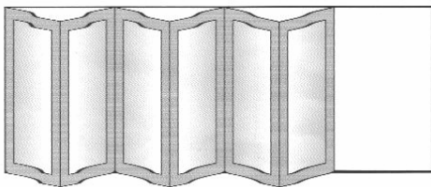

Weatherfold Coastal Bi-fold door Configurations

2 Door System

3 Door System

4 Door System

5 Door System

6 Door System

KL Hardwarestore
Hardwarestore.com.au
Ph: 1300 72 02 03
Web: www.hardwarestore.com.au
Email: info@hardwarestore.com.au