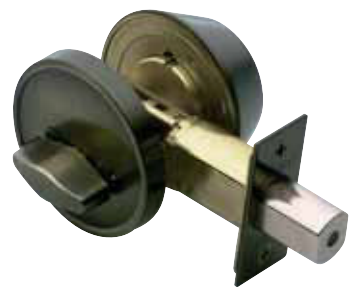

Contractor Series

This series offers premium security at a sensible price, incorporating two popular lockset styles, together with cylinder deadbolts and combination deadbolt/entrance sets.

Locksets

The lockset range includes the Villa, offering great value for money, and the elegant Terrace design which lends distinction to any home. Each style includes entrance, privacy, passage and dummy functions.

Combination keylock and deadbolt sets are also available, keyed alike for one key convenience.

540 TER Terrace Entrance Set
AB PB PS SS

500 TER Terrace Passage Set
AB PB PS SS

510 TER Terrace Privacy Set
AB PB PS SS

540 VIL Villa Entrance Set
PB* PS* SS
**visual pack only*

Deadbolts

Choose between single and double cylinder deadbolts in Polished Brass, Antique Brass, Polished Stainless Steel and Stainless Steel.

545 Single Cylinder Deadbolt
AB PB PS SS

550 Double Cylinder Deadbolt
AB PB PS SS