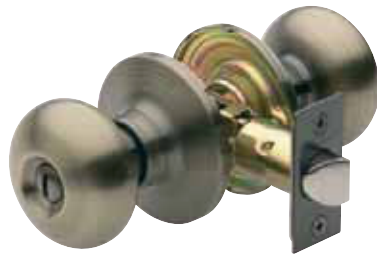

Contractor Series

This series offers premium security at a sensible price, incorporating two popular lockset styles, together with cylinder deadbolts and combination deadbolt/entrance sets.

Locksets

The lockset range includes the Villa, offering great value for money, and the elegant Terrace design which lends distinction to any home. Each style includes entrance, privacy, passage and dummy functions.

Combination keylock and deadbolt sets are also available, keyed alike for one key convenience.

540 TER Terrace Entrance Set
AB PB PS SS

500 TER Terrace Passage Set
AB PB PS SS

510 TER Terrace Privacy Set
AB PB PS SS

540 VIL Villa Entrance Set
PB* PS* SS
**visual pack only*

Deadbolts

Choose between single and double cylinder deadbolts in Polished Brass, Antique Brass, Polished Stainless Steel and Stainless Steel.

545 Single Cylinder Deadbolt
AB PB PS SS

550 Double Cylinder Deadbolt
AB PB PS SS